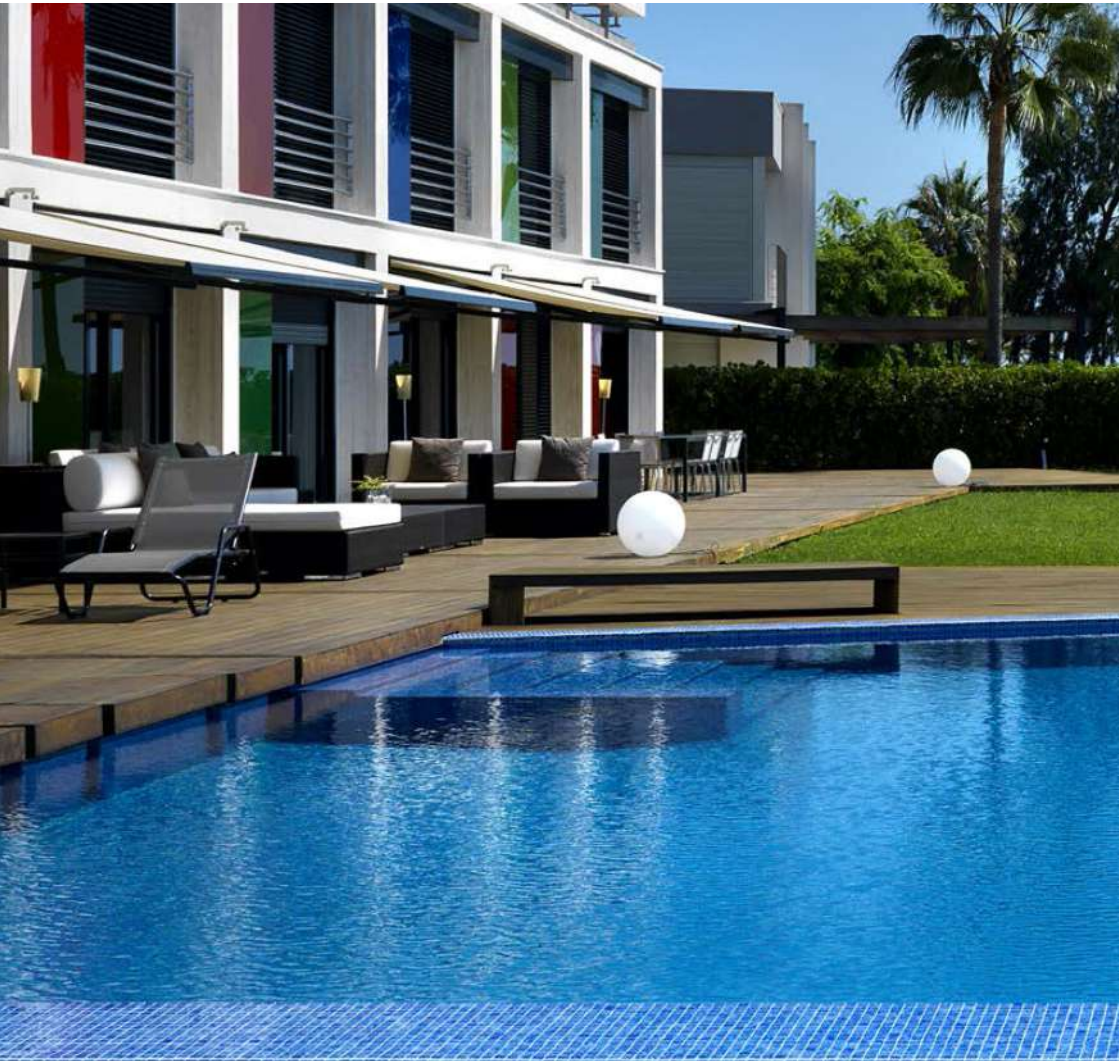

SIZE AVAILABLE

25x25x5mm seed /
46.7x31cm sheet

Sheet Per Carton	Weight (kg/ctn)	Cartons/Pallet
14	± 18.5	60

APPLICATIONS