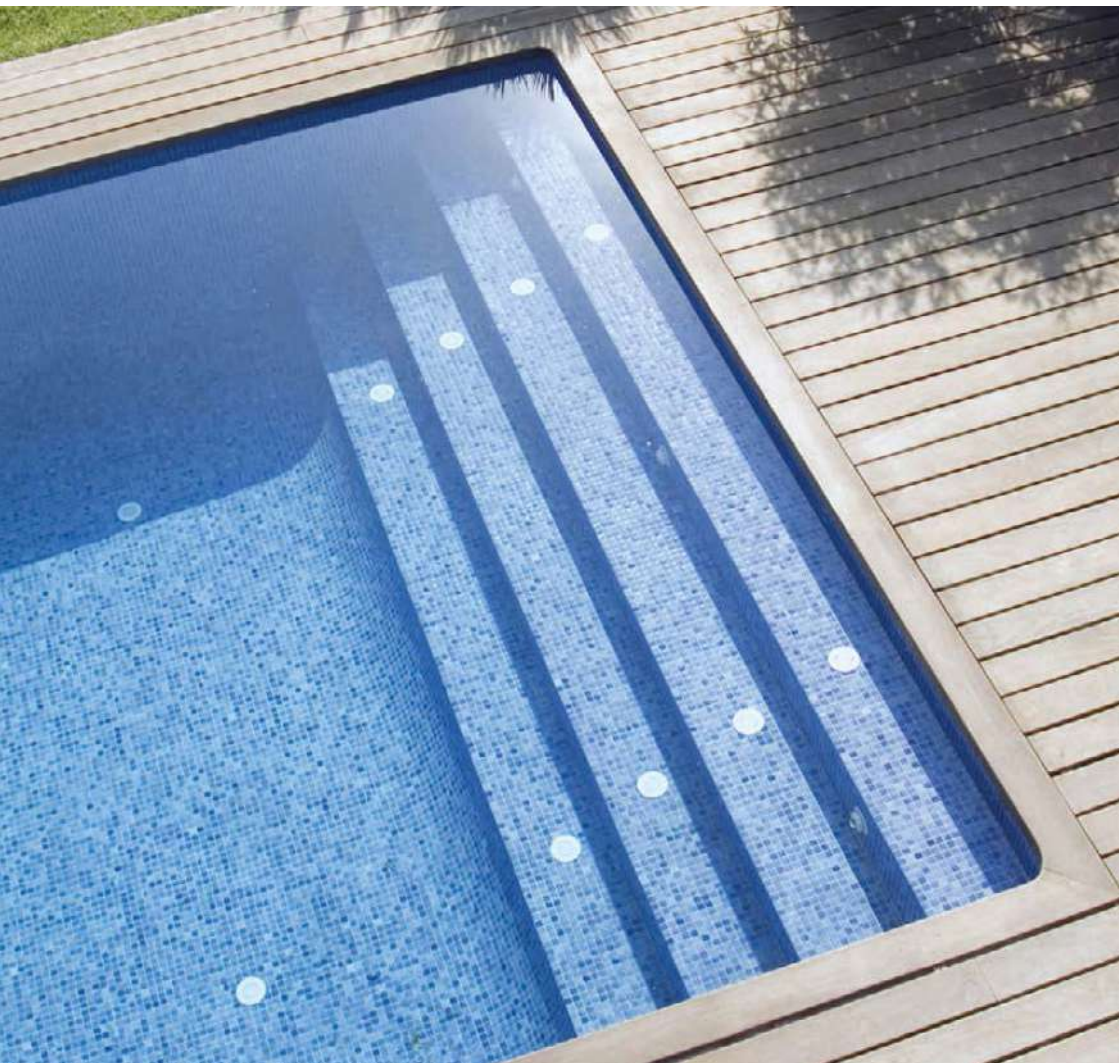

SIZE AVAILABLE

25x25x5mm seed /
46.7x31cm sheet

Sheet Per Carton	Weight (kg/ctn)	Cartons/Pallet
14	± 18.5	60

APPLICATIONS