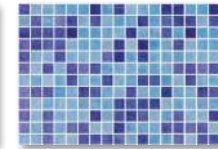

MYX2004784
Moana Matte

MYX2004785
Zale

MYX2004786
Maureen

MYX2004787
Saona

MYX2004936
Moonstone

SIZE AVAILABLE

25x25x5mm seed /
46.7x31cm sheet

Sheet Per Carton	Weight (kg/ctn)	Cartons/Pallet
14	± 18.5	60

APPLICATIONS

MYX2000095
San Marco Azul

MYX2000120
Bahia

MYX2000110
Piscis

MYX2000119
Acuario

MYX2000130
Black Scandinavian

MYX2001198
Aqua

MYX2001308
Mistral

MYX2002225
Majestic Grey

MYX2002517
Radiant Glass Topaz

MYX2002863
Polar

MYX2003206
Eubea

MYX2003333
Dessert

MYX2003884
Hanalei

MYX2003885
Boracay

MYX2003887
New Castilla