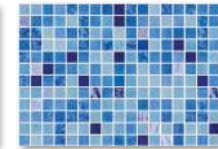

APPLICATIONS

MYX2000095
San Marco Azul

MYX2000120
Bahia

MYX2000110
Piscis

MYX2000119
Acuario

MYX2000130
Black Scandinavian

MYX2001198
Aqua

MYX2001308
Mistral